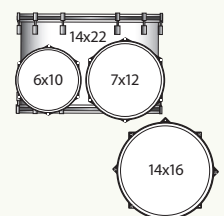

RAPID MOD2

CONTACT YOUR REP FOR MORE INFORMATION.

LUDWIG-DRUMS.COM