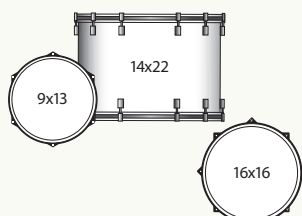

Ludwig®

NEUSONIC

REVEAL YOUR SOUND.

The latest era of our award-winning Neusonic series drums is here! Designed for the high-velocity working professional, Neusonic offers sonic versatility, upgraded finishes, and lightweight portability. Neusonic captures the traditional Ludwig aesthetics coupled with a brand new sound that will complement a wide range of performance settings.

This new era focuses on shell construction and looks.

AVAILABLE FINISHES:

WRAP-TITE FINISHES

BUTTERSCOTCH PEARL (A6)

STEEL BLUE PEARL (A7)

EBONY PEARL (A8)

NEU-COAT FINISHES

SATIN ROYAL BLUE (PB)

SATIN GOLDEN SLUMBERS (PG)

SATIN DIABLO RED (PR)

UPGRADES:

- Proudly hand-built in North Carolina, USA
- Blends timeless warmth with modern presence and power
- 7-ply maple/cherry 5.5 mm shells are rich, round, and punchy
- Micro Elite lugs, Elite spurs, and triad brackets
- Available in 6 new finishes – Three Wrap-tite pearl and three satin painted options
- New modern configurations designed for the working drummer

STANDARD OUTFITS:

FAB

CONTACT YOUR REP FOR MORE INFORMATION.

LUDWIG-DRUMS.COM