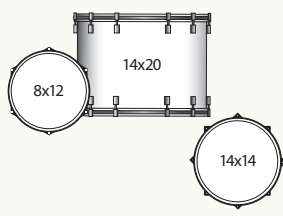

STANDARD OUTFITS:

DOWNBEAT