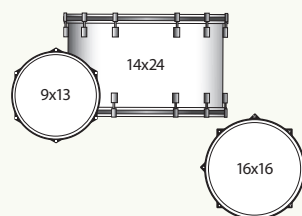

Ludwig®

NEUSONIC

REVEAL YOUR SOUND.

The latest era of our award-winning Neusonic series drums is here! Designed for the high-velocity working professional, Neusonic offers sonic versatility, upgraded finishes, and lightweight portability. Neusonic captures the traditional Ludwig aesthetics coupled with a brand new sound that will complement a wide range of performance settings.

This new era focuses on shell construction and looks.

AVAILABLE FINISHES:

WRAP-TITE FINISHES

BUTTERSCOTCH PEARL (A6)

STEEL BLUE PEARL (A7)

EBONY PEARL (A8)

NEU-COAT FINISHES

SATIN ROYAL BLUE (PB)

SATIN GOLDEN SLUMBERS (PG)

SATIN DIABLO RED (PR)

UPGRADES:

- Proudly hand-built in North Carolina, USA
- Blends timeless warmth with modern presence and power
- 7-ply maple/cherry 5.5 mm shells are rich, round, and punchy
- Micro Elite lugs, Elite spurs, and triad brackets
- Available in 6 new finishes – Three Wrap-tite pearl and three satin painted options
- New modern configurations designed for the working drummer

STANDARD OUTFITS:

PROBEAT

CONTACT YOUR REP FOR MORE INFORMATION.

LUDWIG-DRUMS.COM