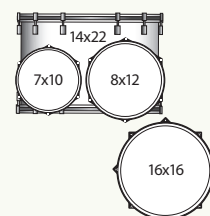

Ludwig®

NEUSONIC

REVEAL YOUR SOUND.

The latest era of our award-winning Neusonic series drums is here! Designed for the high-velocity working professional, Neusonic offers sonic versatility, upgraded finishes, and lightweight portability. Neusonic captures the traditional Ludwig aesthetics coupled with a brand new sound that will complement a wide range of performance settings.

This new era focuses on shell construction and looks.

AVAILABLE FINISHES:

WRAP-TITE FINISHES

BUTTERSCOTCH PEARL (A6)

STEEL BLUE PEARL (A7)

EBONY PEARL (A8)

NEU-COAT FINISHES

SATIN ROYAL BLUE (PB)

SATIN GOLDEN SLUMBERS (PG)

SATIN DIABLO RED (PR)

UPGRADES:

- Proudly hand-built in North Carolina, USA
- Blends timeless warmth with modern presence and power
- 7-ply maple/cherry 5.5 mm shells are rich, round, and punchy
- Micro Elite lugs, Elite spurs, and triad brackets
- Available in 6 new finishes – Three Wrap-tite pearl and three satin painted options
- New modern configurations designed for the working drummer

STANDARD OUTFITS:

MOD2

CONTACT YOUR REP FOR MORE INFORMATION.

LUDWIG-DRUMS.COM