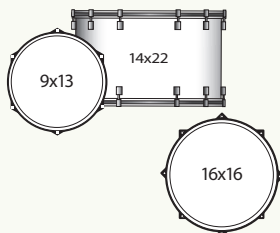

CONFIGURATIONS:

FAB