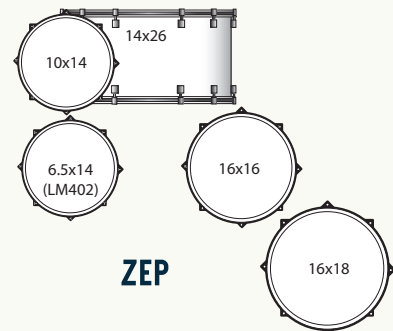

ZEP

CONTACT YOUR REP FOR MORE INFORMATION.

LUDWIG-DRUMS.COM