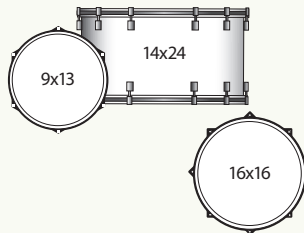

Ludwig®

Define Your Style. Elevate Your Sound.

VISTALITE

Step into a world where your rhythm is royalty, and Ludwig Vistalite is the throne. Introducing the debut of Purple acrylic as our color of the year. A bold new color regal in presence that transcends the ordinary, crafted to be as visually stunning as they are sonically powerful. This new color is a nod to the bold spirit of drummers who dare to break the mold. Resonate in a color that reflects your individuality and sets you apart.

SPECS:

- 6MM thick acrylic with reinforced seams
- 45-Degree edges for elevated sustain and crisp attack
- Optimum for presence, focus, and attack

CONFIGURATIONS:

PROBEAT

CONTACT YOUR REP FOR MORE INFORMATION.

LUDWIG-DRUMS.COM