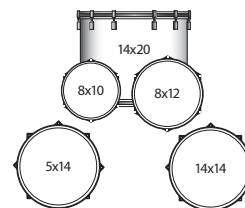

NEW AND IMPROVED!

- POWER COLLAR BASS DRUM HEADS
- DOUBLE PLY BATTER HEADS
- UPGRADED CYMBAL SLEEVES
- SPARKLE FINISHES

FEATURES:

- 5-PC SHELL PACK: BASS DRUM, SNARE DRUM, 2 TOM TOMS, AND FLOOR TOM
- 3-PC CYMBAL PACK: 1 PAIR OF HI-HAT CYMBALS, AND 1 CRASH/RIDE CYMBAL
- 5-PC HARDWARE PACK: SNARE DRUM STAND, HI-HAT STAND, CYMBAL STAND, BASS DRUM PEDAL, AND DRUM THRONE
- 5-PLY SELECT HARDWOOD SHELLS
- 45-DEGREE BEARING EDGES

FINISHES:

- BLACK SPARKLE (11)
- RED SPARKLE (14)
- SILVER SPARKLE (15)
- BLUE SPARKLE (19)

"DRIVE" OUTFIT

- 16x22 Bass Drum
- 16x16 Floor Tom
- 9x12 Tom
- 8x10 Tom
- 6.5x14 Snare Drum

"FUSE" OUTFIT

- 14x20 Bass Drum
- 14x14 Floor Tom
- 8x12 Tom
- 8x10 Tom
- 5x14 Snare Drum