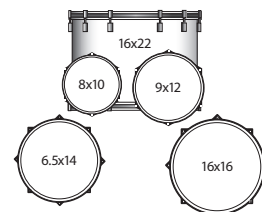

NEW AND IMPROVED!

- POWER COLLAR BASS DRUM HEADS
- DOUBLE PLY BATTER HEADS
- UPGRADED CYMBAL SLEEVES
- SPARKLE FINISHES

FEATURES:

- 5-PC SHELL PACK: BASS DRUM, SNARE DRUM, 2 TOM TOMS, AND FLOOR TOM
- 3-PC CYMBAL PACK: 1 PAIR OF HI-HAT CYMBALS, AND 1 CRASH/RIDE CYMBAL
- 5-PC HARDWARE PACK: SNARE DRUM STAND, HI-HAT STAND, CYMBAL STAND, BASS DRUM PEDAL, AND DRUM THRONE
- 5-PLY SELECT HARDWOOD SHELLS
- 45-DEGREE BEARING EDGES

FINISHES:

- BLACK SPARKLE (11)
- RED SPARKLE (14)
- SILVER SPARKLE (15)
- BLUE SPARKLE (19)

"DRIVE" OUTFIT

- 16x22 Bass Drum
- 16x16 Floor Tom
- 9x12 Tom
- 8x10 Tom
- 6.5x14 Snare Drum

"FUSE" OUTFIT

- 14x20 Bass Drum
- 14x14 Floor Tom
- 8x12 Tom
- 8x10 Tom
- 5x14 Snare Drum