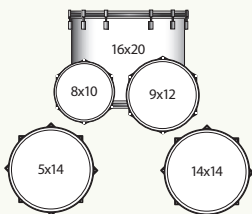

### STANDARD OUTFITS:

**LE200\_\_**

20" BD 5-PIECE OUTFIT

**LE220\_\_**

22" BD 5-PIECE OUTFIT

**LE6220\_\_**

22" BD 6-PIECE OUTFIT