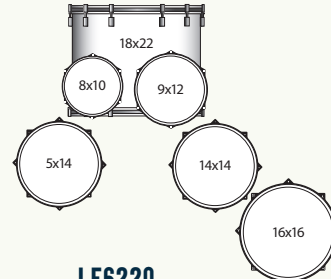

### STANDARD OUTFITS:

**LE200\_\_**

20" BD 5-PIECE OUTFIT

**LE220\_\_**

22" BD 5-PIECE OUTFIT

**LE6220\_\_**

22" BD 6-PIECE OUTFIT