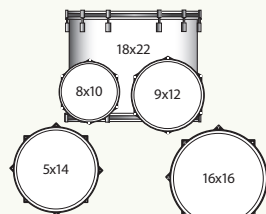

### STANDARD OUTFITS:

**LE200\_\_**

20" BD 5-PIECE OUTFIT

**LE220\_\_**

22" BD 5-PIECE OUTFIT

**LE6220\_\_**

22" BD 6-PIECE OUTFIT