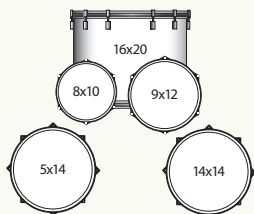

EVOLUTION SERIES

Designed as an intermediate Drum Set, the Ludwig Element Evolution is everything an aspiring drummer needs to excel.

The Evolution Series Outfit comes with double braced hardware to make this great for drummers of any age who are ready to take the next step.

FEATURES:

- Improved double tom holder and base plate
- Improved tom brackets with suspension mounts for toms
- Memory-locks
- Improved snare drum throw-off

STANDARD OUTFITS:

LCEE200__

20" BD 5-PIECE OUTFIT