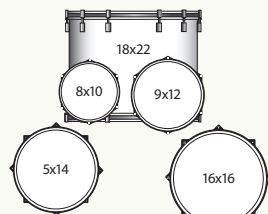

FEATURES:

- Improved double tom holder and base plate
- Improved tom brackets with suspension mounts for toms
- Memory-locks
- Improved snare drum throw-off

STANDARD OUTFITS:

LCEE200__

20" BD 5-PIECE OUTFIT