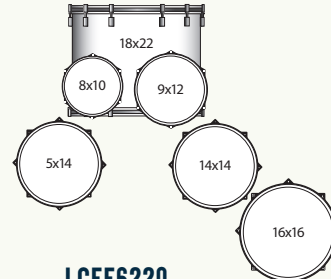

FEATURES:

- Improved double tom holder and base plate
- Improved tom brackets with suspension mounts for toms
- Memory-locks
- Improved snare drum throw-off

STANDARD OUTFITS:

LCEE200__

20" BD 5-PIECE OUTFIT

LCEE220__

22" BD 5-PIECE OUTFIT

LCEE6220__

22" BD 6-PIECE OUTFIT

AVAILABLE FINISHES:

- CHERRY (10)
- MINT SPARKLE (18)
- COPPER SPARKLE (24)
- PLATINUM SPARKLE (28)