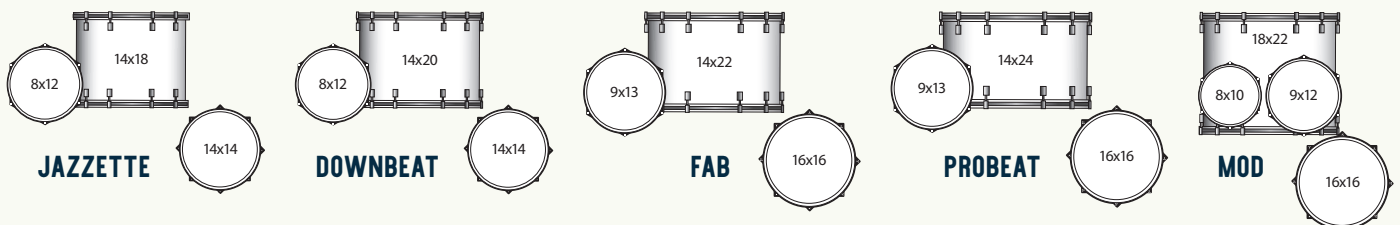

STANDARD OUTFITS:

CONTACT YOUR REP FOR MORE INFORMATION.

LUDWIG-DRUMS.EU

EU REV. 6/22