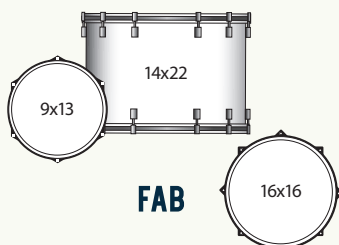

CONFIGURATIONS:

CONTACT YOUR REP FOR MORE INFORMATION.

LUDWIG-DRUMS.COM