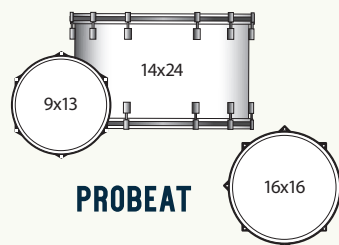

CONFIGURATIONS:

CONTACT YOUR REP FOR MORE INFORMATION.

LUDWIG-DRUMS.COM