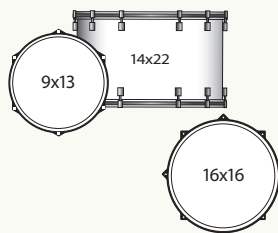

Ludwig®

DISTINCT STYLE. SIGNATURE TONE

WHITE ABALONE DRUM WRAP

Introducing our latest limited edition drum wrap, White Abalone. This new finish defines the point where style meets rhythm, where every beat expresses timeless elegance. Available on select Classic Maple standard outfits and limited to a total production of 85 kits. The Limited Edition White Abalone Drum Wrap is a fleeting masterpiece for those seeking the extraordinary. Take advantage of this exclusive opportunity to create impressionable rhythm in style.

SPECS:

- 7-ply, 6mm shell is formulated for optimum resonance and tonality.
- 45-degree angle within 1/16" from the outside edge.
- Bright attack with maximum sustain for exceptional adaptability.

CONFIGURATIONS:

FAB

CONTACT YOUR REP FOR MORE INFORMATION.

LUDWIG-DRUMS.COM