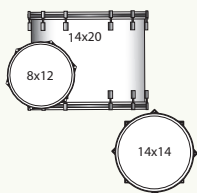

SPECS:

- 7-ply, 6mm shell is formulated for optimum resonance and tonality.
- 45-degree angle within 1/16" from the outside edge.
- Bright attack with maximum sustain for exceptional adaptability.

CONFIGURATIONS:

SNARE DRUMS

ITEM NUMBER	DESCRIPTION
LS401XXWA	5X14 CM SNARE WHITE ABALONE
LS403XXWA	6.5X14 CM SNARE WHITE ABALONE