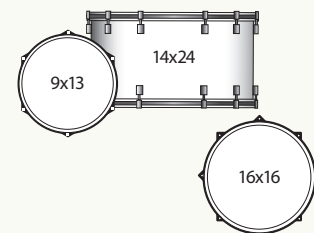

SPECS:

- 7-ply, 6mm shell is formulated for optimum resonance and tonality.
- 45-degree angle within 1/16" from the outside edge.
- Bright attack with maximum sustain for exceptional adaptability.

CONFIGURATIONS:

DOWNBEAT

FAB

PROBEAT

CONTACT YOUR REP FOR MORE INFORMATION.

LUDWIG-DRUMS.COM

OUTFITS

ITEM NUMBER	DESCRIPTION
L84023AXWA	20" CM DOWNBEAT WHITE ABALONE
L84233AXWAWC	22" CM FAB WHITE ABALONE
L84433AXWAWC	24" CM PRO BEAT WHITE ABALONE

SNARE DRUMS

ITEM NUMBER	DESCRIPTION
LS401XXWA	5X14 CM SNARE WHITE ABALONE
LS403XXWA	6.5X14 CM SNARE WHITE ABALONE