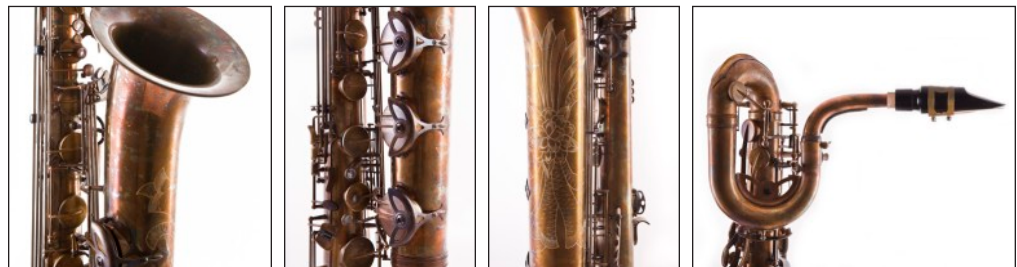

The 711 series baritone saxophone is adorned with gorgeous hand engraving and includes a premium, protective case with wheels and storage areas. Every Leblanc saxophone is professionally set up, play-tested, and adjusted to ensure each saxophone is received in optimal playing condition to help the saxophonist continue confidently in their musical journey.

- Rich, resonant, projecting tone
- Hand-adjusted for light and fast key action
- 4-point bell brace and double-arm low C, B, and B flat keys
- Modern ergonomics and sturdy key work
- Elegant hand engraving

Specifications

- Key: E-flat
- Range: Low A to high F sharp
- Fully ribbed body construction
- Professional, hand-adjusted neck
- Auxiliary keys: high F#, front F
- 4-point bell brace
- Triple strap ring
- Double-arm low C, B, and B flat keys
- Blue steel springs
- Pisoni pads with metal resonators
- Rocking table mechanism
- Power forged keys
- Adjustable metal thumb hook
- Hand engraved
- Premium case with wheels
- Premium mouthpiece
- Aged Brass finish*

*Available finishes: LBS711AB Aged Brass and LBS711DL Dark Lacquer

Model LBS711AB shown.

LBS711ABDIR