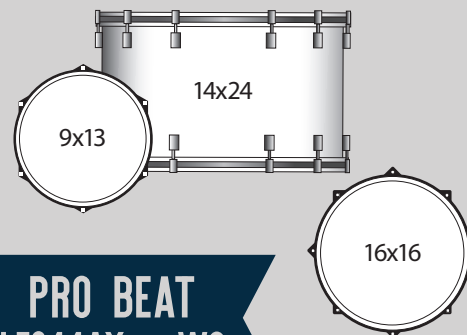

PRO BEAT
L7344AX__WC