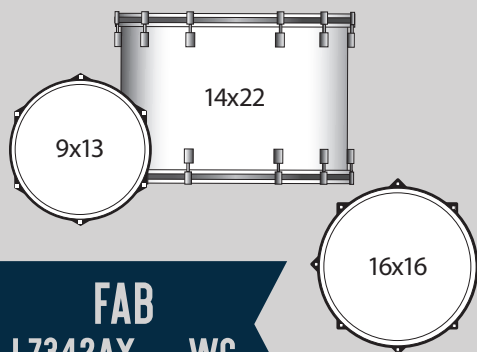

FAB
L7342AX__WC