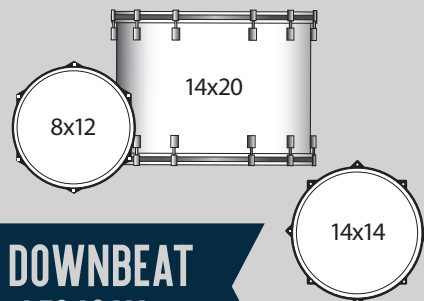

MOD: L7482AX__
18X22, 16X16, 9X12, 8X10

5-ply cross-over shell:
exterior oak ply, 3-ply maple
core, and interior oak ply.
6.5mm thick made in U.S.A.

Dual 45-degree bearing
edge for added focus and
full head contact.

Blending
aggressive attack
and dark tones with
quick even decay.

Standard Outfits

DOWNBEAT
L7340AX__

FAB
L7342AX__WC

PRO BEAT
L7344AX__WC