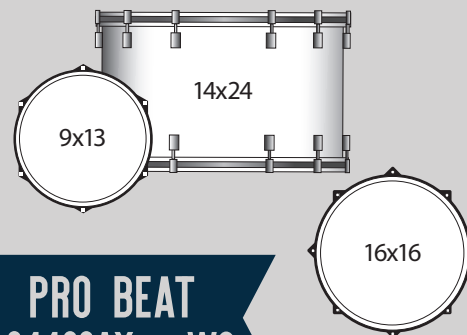

MOD: L88204AX__
18X22, 16X16, 9X12, 8X10

7-ply, 6mm cross-laminated
North American Maple.
Made in Monroe, N.C.

45-degree bearing edge
for optimum sustain and
versatility.

BODY PRESENCE ATTACK SUSTAIN

All-purpose design.
Bright attack with
maximum sustain
and moderate
low-end.

Standard Outfits

DOWNBEAT
L84023AX__

FAB
L84233AX__WC

PRO BEAT
L84433AX__WC