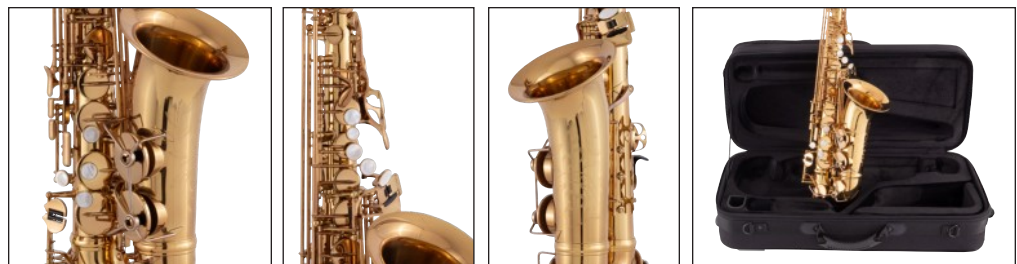

Features

Tailored for the advancing saxophonist, the CAS411 embodies the responsive, free-blowing sound of vintage American saxophones with superb intonation and modern ergonomics. Cold-forged brass keys are secured with post-to-body construction, finely balanced by blue steel springs, and carefully fitted with premium Pisoni pads.

Featuring a high F# key and a tilting spatula mechanism, the CAS411 is protected in a sturdy case and includes all the accessories you need to excel in your musical journey with a Conn saxophone.

- Vintage American sound: free-blowing, rich, and projecting
- Modern ergonomics for fast and easy response
- Generative bell brace design: engineered to maximize resonance with minimal weight
- Lightweight key guards and neck octave key

Specifications

- Range to high F#
- Yellow brass body and keys
- Post-to-body construction
- Large bell flare
- Generative bell brace
- Pisoni pads with metal resonators
- Rocking table key mechanism with articulated C# adjusting screw
- Adjustable right-hand thumb rest
- Mouthpiece with cap and ligature, neck strap, cork grease, and case included

Five available finishes – Dark Lacquer (CAS411DL), Silver (CAS411S), Lacquered (CAS411L), Antique Matte (CAS411AM), and Black Nickel Body with Gold Keys (CAS411BG)

Model CAS411DL shown.

Model/Finish	Finish
CAS411DL Dark Lacquer	
CAS411S Silver	
CAS411L Lacquered	
CAS411AM Antique Matte	
CAS411BG Black Nickel Body w/Gold Keys	