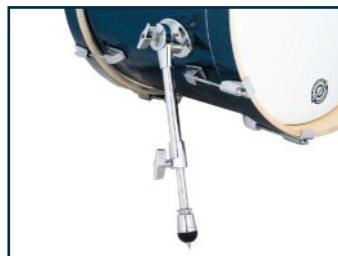

BREAKBEATS

For more than a decade, Ludwig Breakbeats by Questlove has been the go-to kit for drummers who want great Ludwig tone in a compact footprint. The perfect kit for cramped stages, tight rehearsal spaces, the micro studio, and everywhere the groove needs to travel. Breakbeats earned a reputation the old-fashioned way: by showing up, sounding great, and making gigs easier.

NEW FEATURES

Vibra-Band Suspension Tom Mount

Evolution Floor Tom Bracket

Evolution Bass Drum Spurs

New Bass Drum Riser

CONTACT YOUR REP FOR MORE INFORMATION.

LUDWIG-DRUMS.COM

Ludwig®