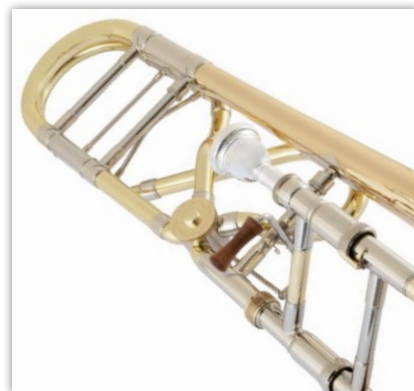

## A47XPS Professional Trombone

### WHAT it is

- The A47XPS is the newest member of the Bach Artisan line of trombones.
- Developed with international trombone Bach artist Peter Steiner, it achieves balanced resistance and improved airflow throughout the new X wrap valve section.
- This model includes three interchangeable brass leadpipes, offering players more options to fit their individual needs.

### WHO it's for

The ease of play, combined with the signature Bach sound, makes this model well-suited for advanced high school players, college students, symphony musicians, and solo artists. The A47XPS represents a significant step forward in the development of Bach professional trombones.

### WHY it's great

- Modular design
- .547" large bore
- 8½" one-piece hand-hammered detachable yellow brass 47 bell
- Detachable bell flare for compact storage and ease of travel
- Soldered bell bead with flat wire
- Reverse construction, yellow brass main tuning slide
- Newly designed Artisan X Wrap valve section
- Standard Artisan Rotor with improved action and shorter throw
- New contoured wooden thumb paddle
- Yellow brass outer slide with threaded leadpipes
- Comes with three interchangeable brass leadpipes: 47, 42, 420 (open)
- Deluxe engraving
- Lightweight, backpack-style case